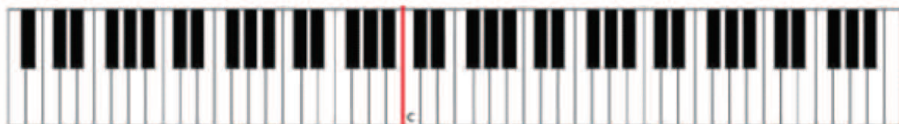

## Dual Keyboard (Split)

1. Press the Double Keyboard button to activate the dual keyboard function; press again to deactivate.
2. When the dual keyboard is active, the keyboard is divided into two distinct zones.