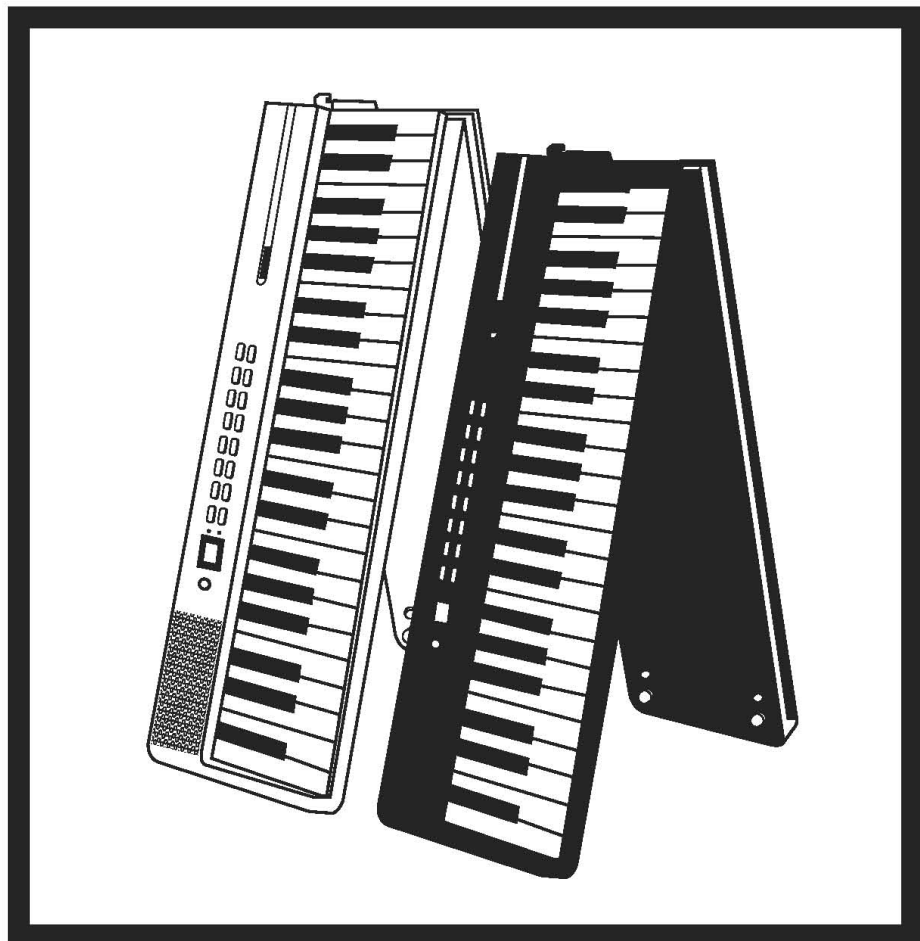

# Light-Weight

## 88keys Folding Piano