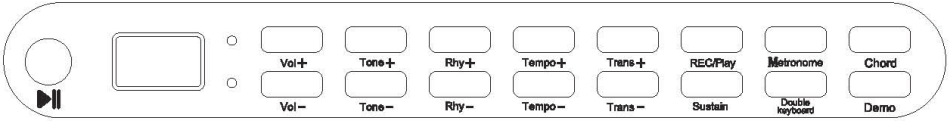

I: Function Panel Diagram